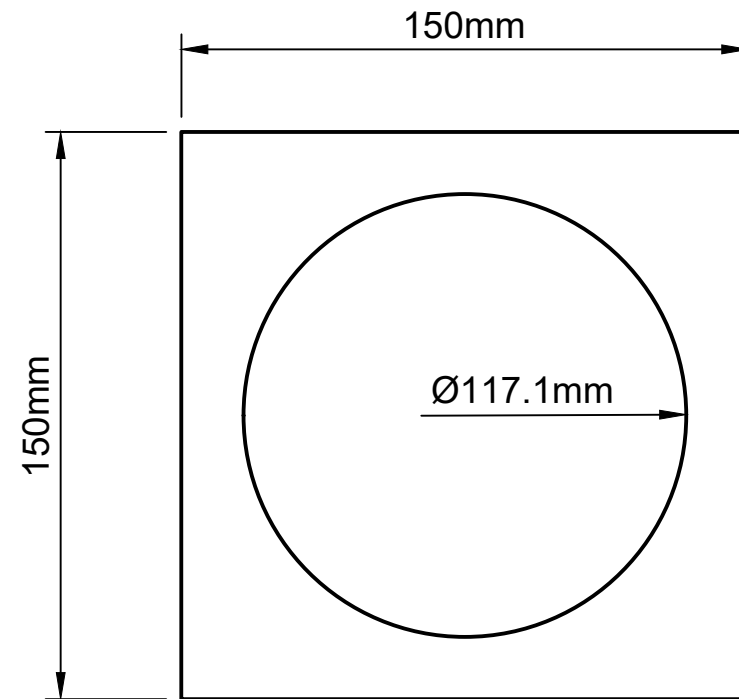

PVC Pipe Side

PVC Coupler Side

Blast Gate