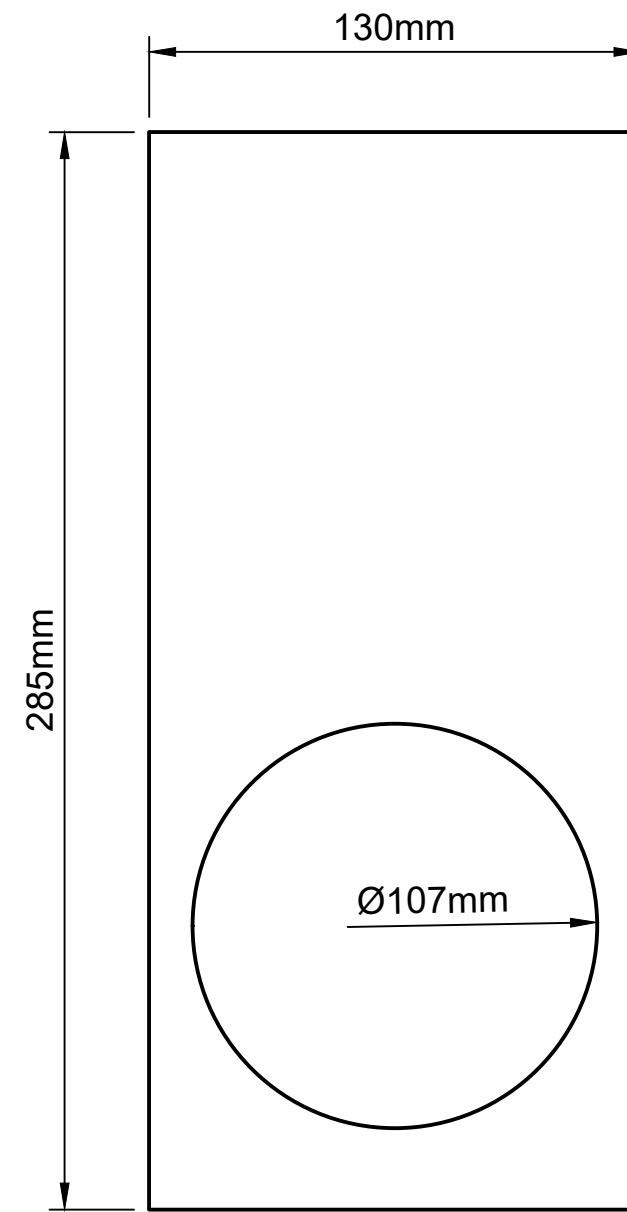

PVC Pipe Side

PVC Coupler Side

Blast Gate